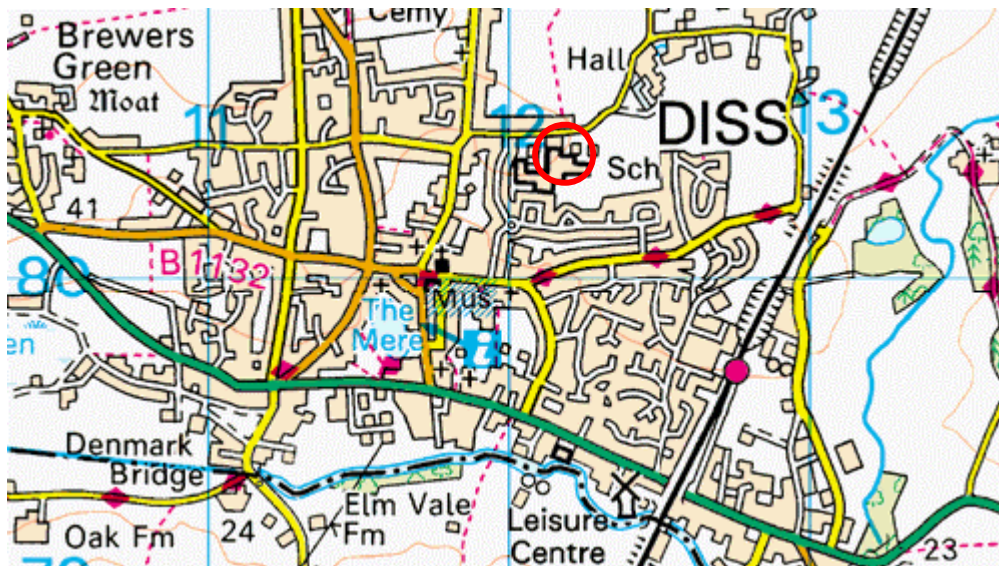

Uplands House, Diss, Norfolk

Location: United Kingdom
Grid ref: TM121803
Army Grid ref:
Lat: 52:22:50N (52.3805)
Lon: 1:06:59E (1.1163)

Please note that the Memorial Association cannot guarantee these are all the exact locations, though every effort has been made to do so and importantly public access to any or all of them may be restricted or impossible. Therefore, please respect the privacy of others